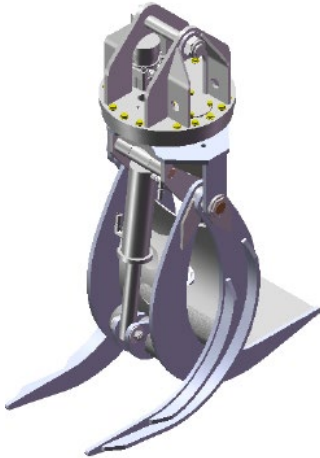

P/N	Description	Quantity
JDF124578	Swing Bearing	1

**PRICE
\$ 6,080**

Slewing Ring for JOHN DEERE Models 437D, 335C, 355D

P/N	Description	Quantity
JDAT366365	Swing Bearing	1

**PRICE
\$ 6,380**

20" Grapple Bearing		
P/N	Description	Quantity
541-00526	Slewing Ring - 1) 20 Bolt Holes (5/8") for both outer and inner races 2) OD = 20" / ID = 12.75" 3) 18.875 Outer Race, Bolt Diameter 4) 14.375 Inner Race, Bolt Diameter 5) 2" Thick	1

PRICE
\$ 3,300

CSI Delimber Bearings		
P/N	Description	Price
PCTR200339	Slewing Ring - Delimber (CSI400340)	\$ 1,680
PR10081220	Slewing Ring - Delimber (CSI402213)	\$ 1,620
CUT401657	Slewing Ring - Delimber (CSI401657)	\$ 1,780