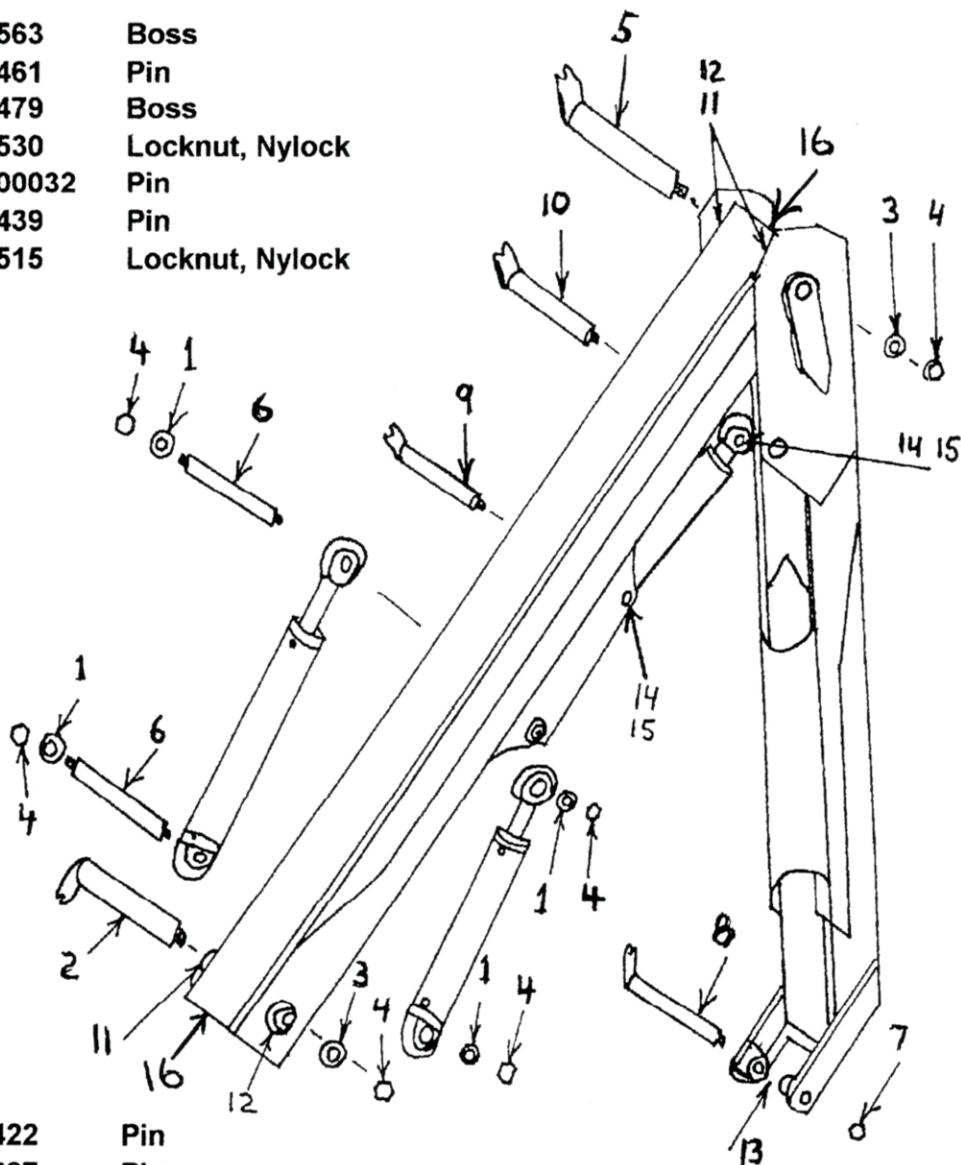

# Prentice® Model 210E Log Loader - 27' Knuckle Boom Assembly

Parts interchangeable with Prentice® parts.

- |    |            |                 |
|----|------------|-----------------|
| 1. | PR537563   | Boss            |
| 2. | PR136461   | Pin             |
| 3. | PR518479   | Boss            |
| 4. | PR304530   | Locknut, Nylock |
| 5. | PR10000032 | Pin             |
| 6. | PR136439   | Pin             |
| 7. | PR304515   | Locknut, Nylock |

- |     |            |  |
|-----|------------|--|
| 8.  | PR136422   | Pin  |
| 9.  | PR529287   | Pin  |
| 10. | PR10000123 | Pin  |
| 11. | PR518871   | Spacer   |
| 12. | PR532557   | Spacer   |
| 13. | PR518873   | Spacer   |
| 14. | PR518872   | Spacer   |
| 15. | PR532556   | Spacer   |
| 16. | PR518284   | Bushing, Bronze (Qty. 3- Base End; 2- Stick End) |