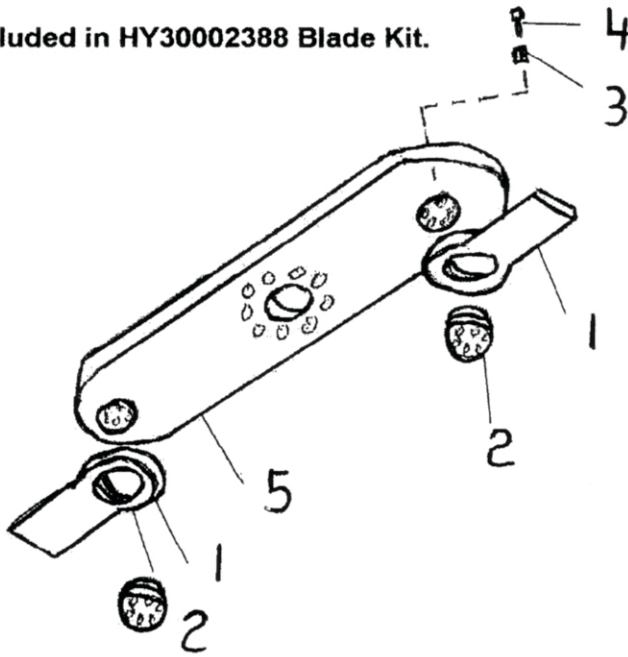

Hydro Ax® Rotary Ax Blade Parts

Rotary Ax Blade Parts- HY30002388 Blade Kit

Parts interchangeable with Hydro-Ax® parts.

		<u>Quantity</u>	
HY30002388	Blade Kit		
HY10055479	Blade Set (Matched Pair)		
1.	HY10055479	Blade Set	*1
2.	HY1030-016	Pin, Blade	*2
3.	HY9210-901	Wedge, Dowel	*12
4.	HY8576871	Bolt, Pin Retaining	*12
5.	HY8051970	Rotor Bar, Beveled	1

* Parts included in HY30002388 Blade Kit.

Hydro Ax® Rotary Ax- Rotor Shaft Parts Rotor Shaft - Bearing Replacement Parts

1.	HY8850999	Nut, Lock
2.	HY8850998	Washer, Lock
3.	HY9101-101	Retainer, Bearing
4.	HY8770999	Seal, Grease
5.	HY8850997	Cone, Bearing
6.	HY8850996	Cup, Bearing
7.	HY8770997	Seal, Oil
8.	HY10050566	Collar, Wear

Note: Bearing replacement parts are for Rotor Shaft part # 9421-200 or 10014027.