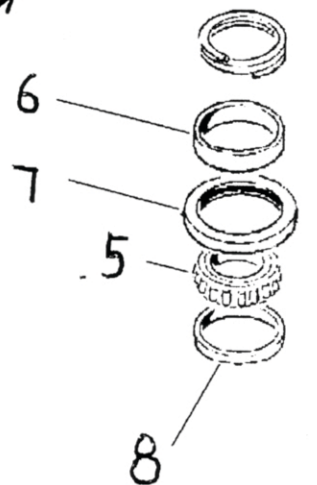

Hydro Ax® Rotary Ax Blade Parts

Rotary Ax Blade Parts- HY30002388 Blade Kit

Parts interchangeable with Hydro-Ax® parts.

		<u>Quantity</u>	
HY30002388	Blade Kit		
HY10055479	Blade Set (Matched Pair)		
1.	HY10055479	Blade Set	*1
2.	HY1030-016	Pin, Blade	*2
3.	HY9210-901	Wedge, Dowel	*12
4.	HY8576871	Bolt, Pin Retaining	*12
5.	HY8051970	Rotor Bar, Beveled	1

* Parts included in HY30002388 Blade Kit.

Hydro Ax® Rotary Ax- Rotor Shaft Parts Rotor Shaft - Bearing Replacement Parts

1.	HY8850999	Nut, Lock
2.	HY8850998	Washer, Lock
3.	HY9101-101	Retainer, Bearing
4.	HY8770999	Seal, Grease
5.	HY8850997	Cone, Bearing
6.	HY8850996	Cup, Bearing
7.	HY8770997	Seal, Oil
8.	HY10050566	Collar, Wear

Note: Bearing replacement parts are for Rotor Shaft part # 9421-200 or 10014027.