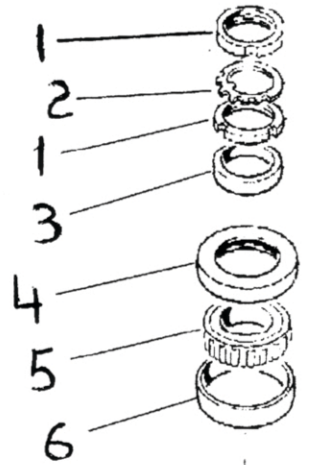

Hydro Ax® Rotary Ax Blade Parts

Rotary Ax Blade Parts- HY30002388 Blade Kit

Parts interchangeable with Hydro-Ax® parts.

		<u>Quantity</u>	
HY30002388	Blade Kit		
HY10055479	Blade Set (Matched Pair)		
1.	HY10055479	Blade Set	*1
2.	HY1030-016	Pin, Blade	*2
3.	HY9210-901	Wedge, Dowel	*12
4.	HY8576871	Bolt, Pin Retaining	*12
5.	HY8051970	Rotor Bar, Beveled	1

* Parts included in HY30002388 Blade Kit.

Hydro Ax® Rotary Ax- Rotor Shaft Parts Rotor Shaft - Bearing Replacement Parts

1.	HY8850999	Nut, Lock
2.	HY8850998	Washer, Lock
3.	HY9101-101	Retainer, Bearing
4.	HY8770999	Seal, Grease
5.	HY8850997	Cone, Bearing
6.	HY8850996	Cup, Bearing
7.	HY8770997	Seal, Oil
8.	HY10050566	Collar, Wear

Note: Bearing replacement parts are for Rotor Shaft part # 9421-200 or 10014027.